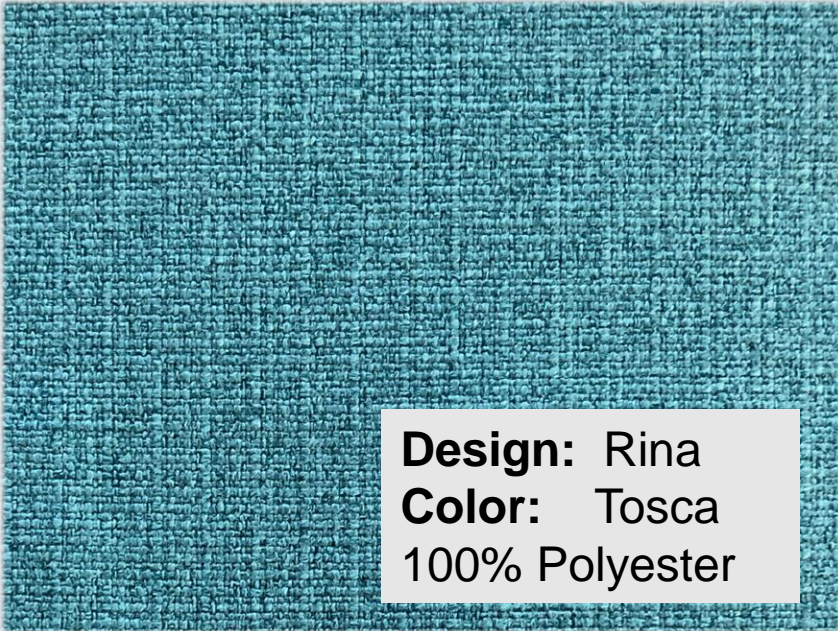

Design: Rina
Color: Tosca
100% Polyester